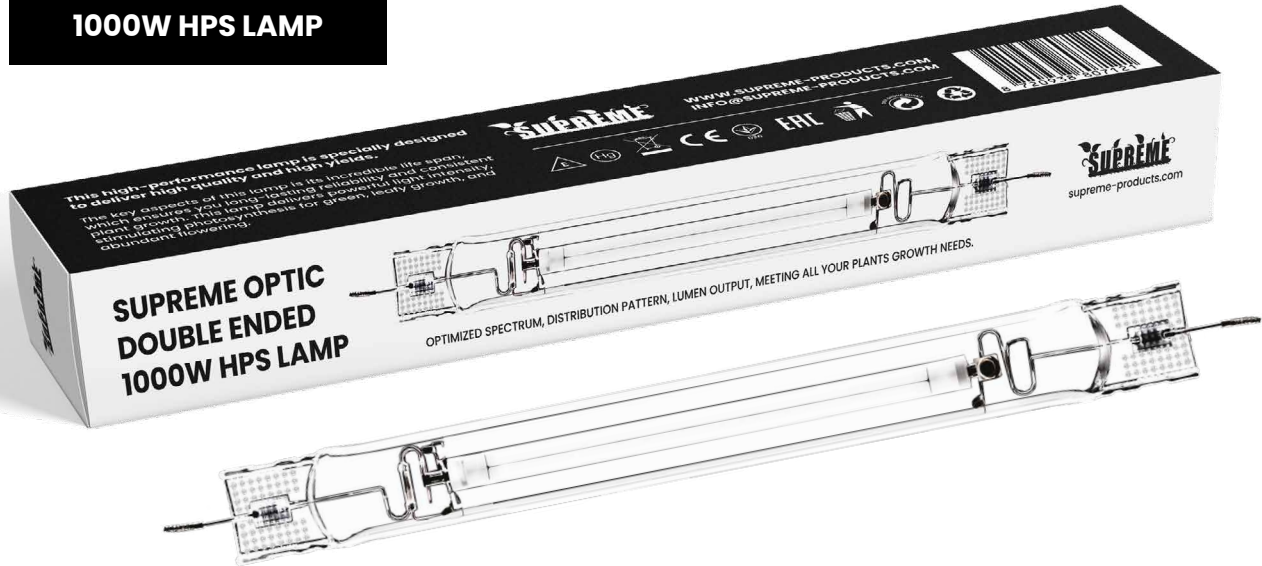

SUPREME OPTIC DE 1000W HPS LAMP

Art code
C8SUP0100023

OPTIMIZED SPECTRUM, DISTRIBUTION PATTERN, LUMEN OUTPUT, MEETING ALL YOUR PLANTS GROWTH NEEDS.

1000W HPS LAMP

THIS HIGH-PERFORMANCE LAMP IS SPECIALLY DESIGNED TO DELIVER HIGH QUALITY AND HIGH YIELDS.

The key aspects of this lamp is its incredible life span, which ensures you long-lasting reliability and consistent plant growth. This lamp delivers powerful light intensity, stimulating photosynthesis for green, leafy growth, and abundant flowering.

TECHNICAL SPECIFICATIONS

Application	Greenhouse lighting
Luminaire type	Open rated
Lamp Power	1000W
Nominal PPF	2000 μmol/s
Dimmable.....	Yes (use suitable fixture)
Burning Position	Horizontal
Base Designation.....	K12x30s
Dimensions.....	389 x 32 mm (± 5mm)
Warmup time/ restrike time	5 min/ 5 min
Rated life.....	10.000 hours
Packaging	Individually, 20 per box