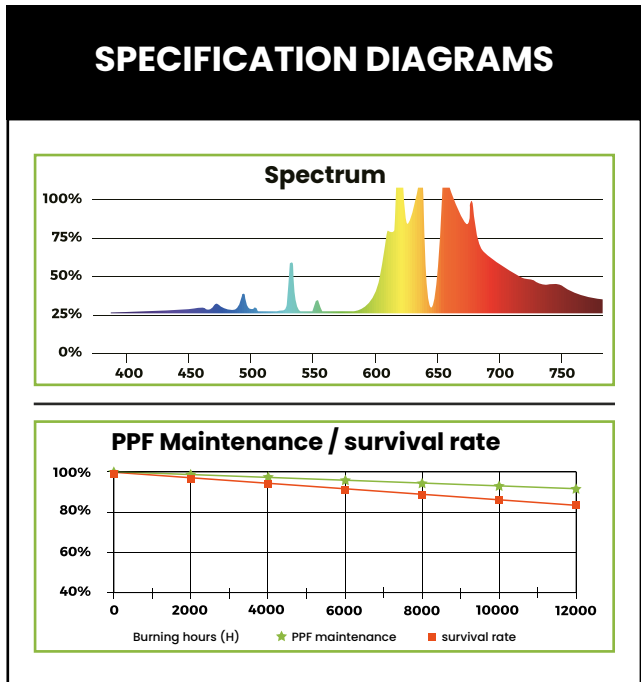

SUPREME OPTIC DE 1000W HPS LAMP

Art code
C8SUP0100023

OPTIMIZED SPECTRUM, DISTRIBUTION PATTERN, LUMEN OUTPUT, MEETING ALL YOUR PLANTS GROWTH NEEDS.

1000W HPS LAMP

THIS HIGH-PERFORMANCE LAMP IS SPECIALLY DESIGNED TO DELIVER HIGH QUALITY AND HIGH YIELDS.

The key aspects of this lamp is its incredible life span, which ensures you long-lasting reliability and consistent plant growth. This lamp delivers powerful light intensity, stimulating photosynthesis for green, leafy growth, and abundant flowering.

TECHNICAL SPECIFICATIONS

Application	Greenhouse lighting
Luminaire type	Open rated
Lamp Power	1000W
Nominal PPF	2000 μmol/s
Dimmable.....	Yes (use suitable fixture)
Burning Position	Horizontal
Base Designation.....	K12x30s
Dimensions.....	389 x 32 mm (± 5mm)
Warmup time/ restrike time	5 min/ 5 min
Rated life.....	10.000 hours
Packaging	Individually, 20 per box