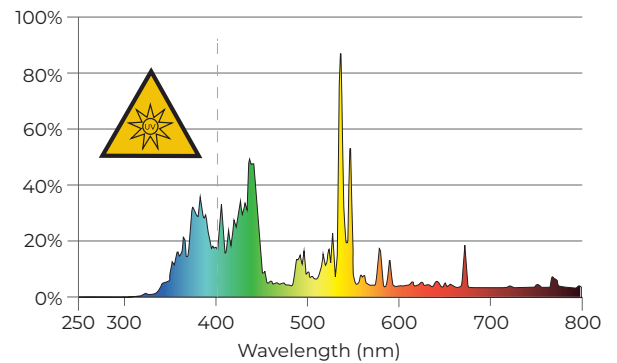

WARNING:
High-Intensity Ultraviolet Radiation Light

Turn Off UV Light Before Entering
UV Radiation Is Harmful To Skin And Eyes

μMol/J Output	160	IP Rating	IP20
Beam Angle	140°C	Product Dimensions	16.9 x 11.4 x 7.1 inch 43 x 29 x 18 cm
Power	150W	Product Weight	10.6 lb / 4.8 kg
Voltage Range	208-347V	Certifications	CE, CSA, UL 1598, FCC part 18
Efficiency	1.1	Country of origin	The Netherlands
Dimming	N/A	Warranty	3 Years (lamp and reflector not included)

Note: Specifications are subject to change without prior notice or obligation on the part of the manufacturer.

UV-C Risk group 3
WARNING UV-C emitted from this product.
Avoid eye and skin exposure to unshielded product.
Follow installation instructions and user manual.

Warranty fixture: **3 years (lamp and reflector not included)**
Advice: **Replace lamp Each 2000 hrs**