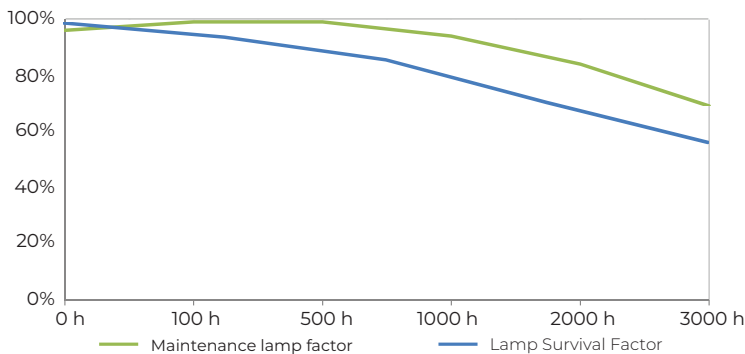

WARNING:
High-Intensity Ultraviolet Radiation Light

Turn Off UV Light Before Entering
UV Radiation Is Harmful To Skin And Eyes

μMol/J Output	160	IP Rating	IP20
Beam Angle	140°C	Product Dimensions	16.9 x 11.4 x 7.1 inch 43 x 29 x 18 cm
Power	150W	Product Weight	10.6 lb / 4.8 kg
Voltage Range	208-347V	Certifications	CE, CSA, UL 1598, FCC part 18
Efficiency	1.1	Country of origin	The Netherlands
Dimming	N/A	Warranty	3 Years (lamp and reflector not included)

Note: Specifications are subject to change without prior notice or obligation on the part of the manufacturer.

UV-C Risk group 3
WARNING UV-C emitted from this product.
Avoid eye and skin exposure to unshielded product.
Follow installation instructions and user manual.

Warranty fixture: **3 years (lamp and reflector not included)**
Advice: **Replace lamp Each 2000 hrs**